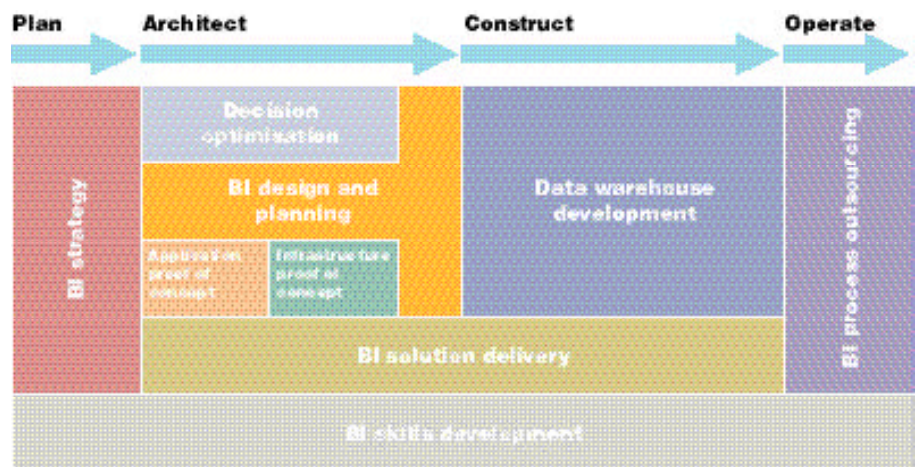

Business intelligence design and planning – helping to guide you through the complexities of data warehouse solutions

Highlights

- Ensure the final solution will address your specific business needs
- Establish a solid base for the data warehouse development stage
- Mentoring and skills transfer throughout the project from consultants with years of experience in designing

The business intelligence services lifecycle

technical infrastructures.

Many of today's management information systems (MIS) focus on the efficiency of existing operational processes within an organisation, rather than extracting real business knowledge from the data. MIS's generally provide a fragmented view of an organisation's data rather than a single integrated and consistent view across the enterprise.

In order to avoid this, business intelligence implements a consolidated, interconnected information system, which provides a common set of data across the organisation. Business intelligence design and planning from IBM plays an important role in fully defining and planning business intelligence solutions before the implementation stage. The scope of the solution should be based on the requirements of the organisation, in terms of:

- Availability
- Quality
- Accessibility
- Consistency.

Get the planning right, the implementation is manageable. Business intelligence design and planning, applies to business intelligence solution implementations that are to be based on an enterprise-wide data warehouse infrastructure, and includes the entire, end-to-end process.