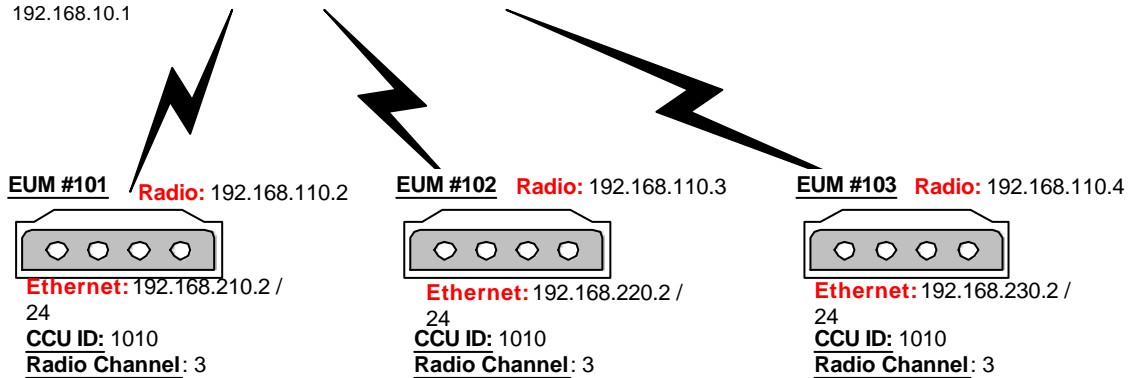

LMS2000 Quick Reference Sheet

NAP Router	Routing Table
Destination	Gateway
192.168.110.0	192.168.10.13
192.168.210.0	192.168.10.13
192.168.220.0	192.168.10.13
192.168.230.0	192.168.10.13

UserName: Admin
Password: (blank)

SNMP Communities:
 Read: Public
 Write: Private
 Trap: Private
 Trap Server IP: 192.168.10.7

Destination	Gateway
192.168.210.0	192.168.110.2
192.168.220.0	192.168.110.3
192.168.230.0	192.168.110.4
0.0.0.0	192.168.10.1

Destination	Gateway
0.0.0.0	192.168.110.1