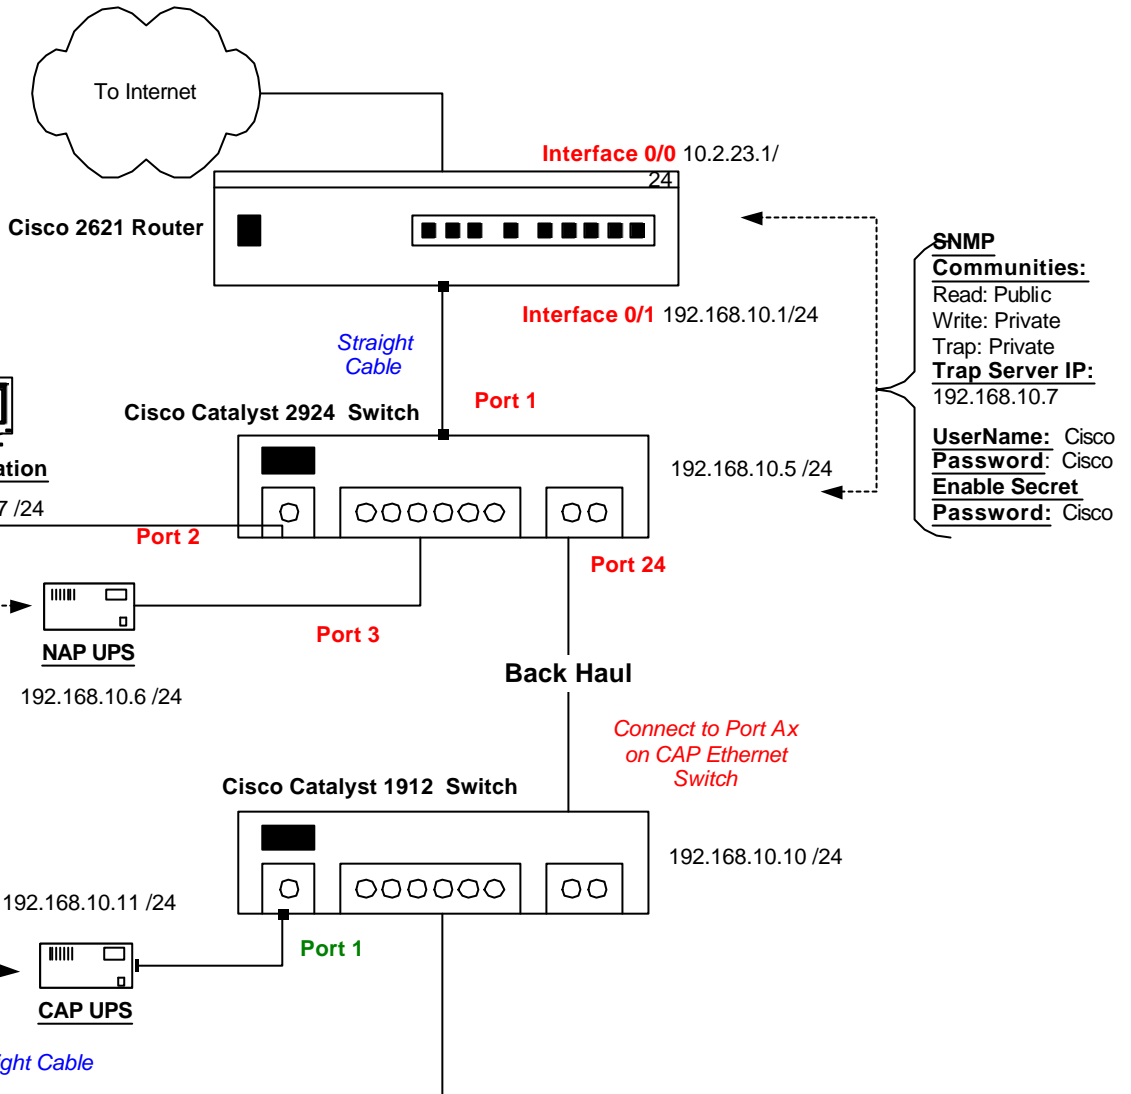

LMS2000 Quick Reference Sheet

NAP Router	Routing Table
Destination	Gateway
192.168.110.0	192.168.10.13
192.168.210.0	192.168.10.13
192.168.220.0	192.168.10.13
192.168.230.0	192.168.10.13

UserName: Admin
Password: (blank)

SNMP Communities:
 Read: Public
 Write: Private
 Trap: Private
 Trap Server IP: 192.168.10.7

Destination	Gateway
192.168.210.0	192.168.110.2
192.168.220.0	192.168.110.3
192.168.230.0	192.168.110.4
0.0.0.0	192.168.10.1

Destination	Gateway
0.0.0.0	192.168.110.1