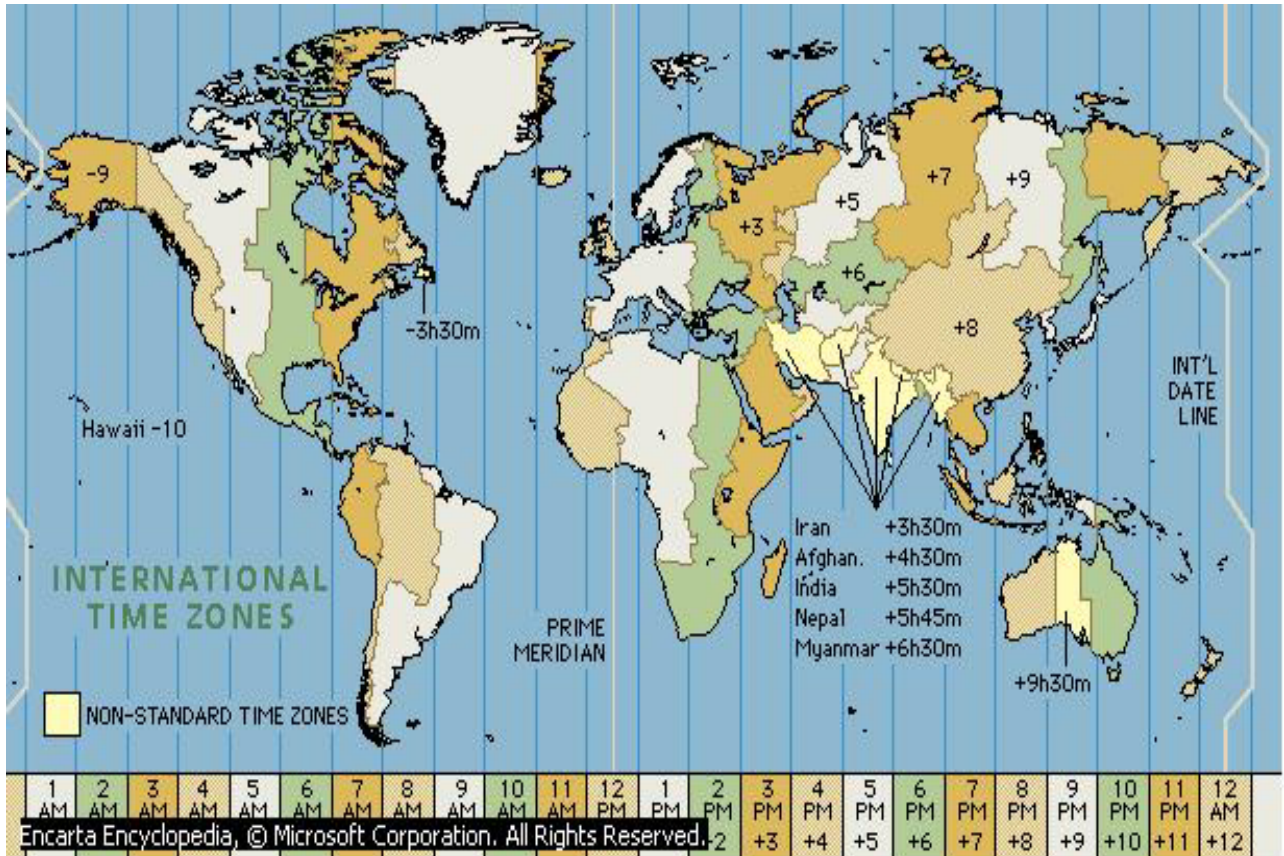

# ITU ZONE

## I.T.U. ZONES AND REGIONS

Copyright 1995 by GeoSystems Global Corp

180°W 160° 140° 120° 100° 80° 60° 40° 20° 0° 20° 40° 60° 80° 100° 120° 140° 160° E 180°

# CQ ZONE

# TIME ZONE